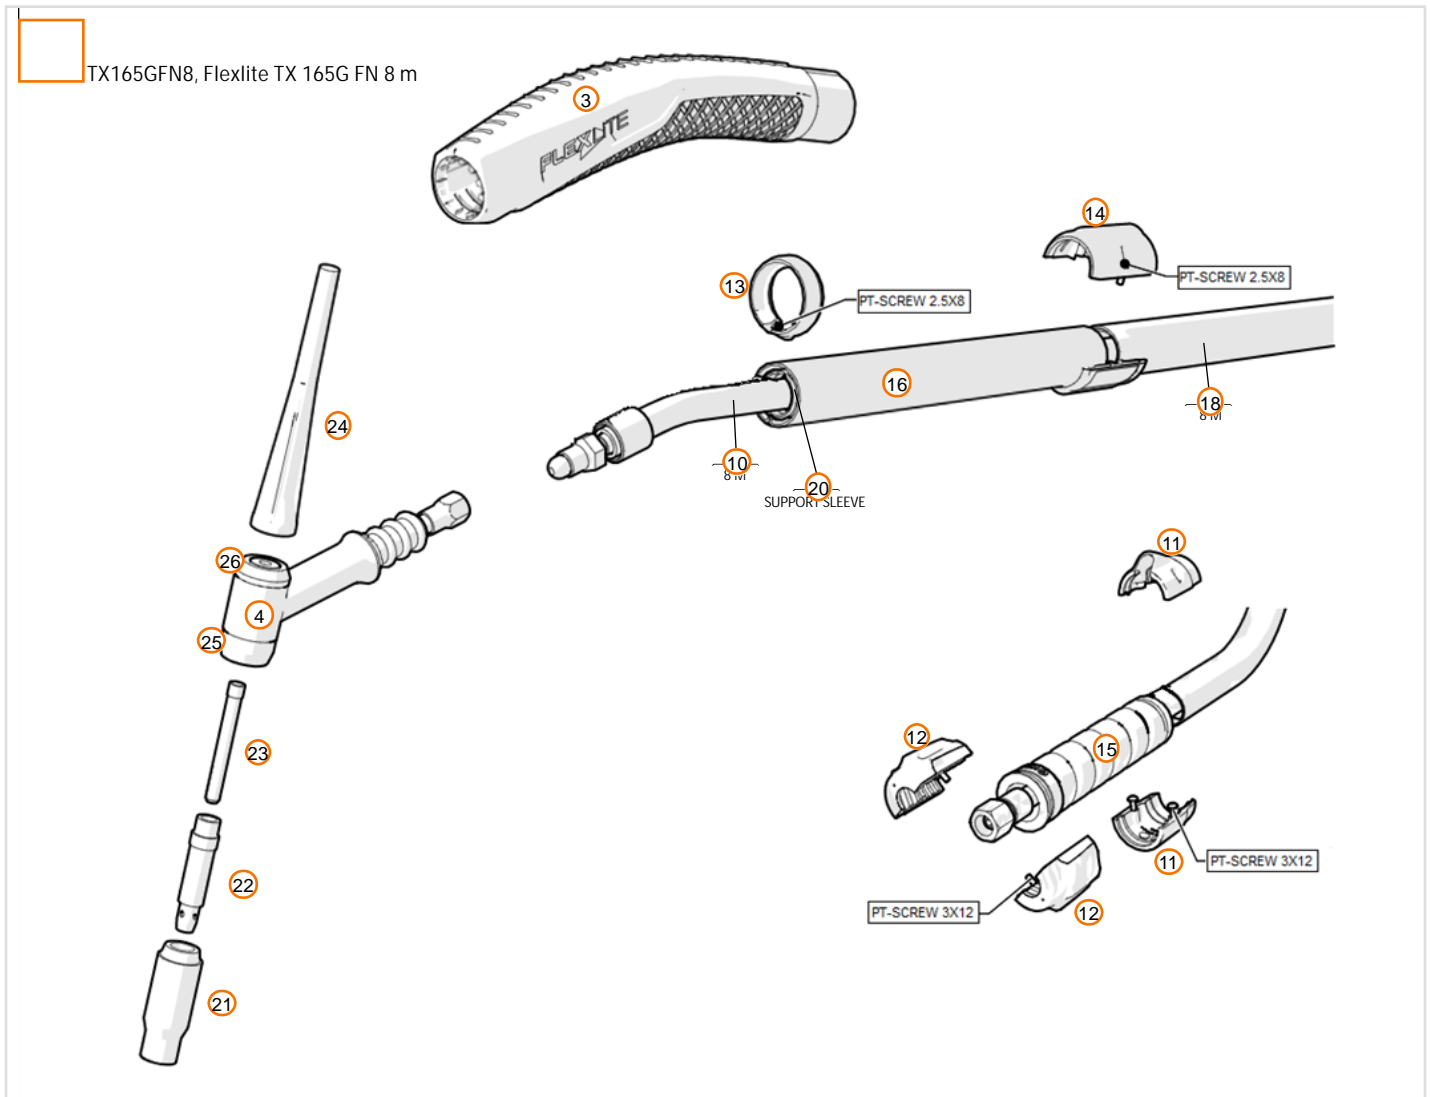

Slitdelar till

Kempfi Flexlite TX 165GFN

Pos	SKU	Description	Qty	Remark
1	TX165GFN8	TX 165 G F N 8M TIG TORCH	1	
3	SP015375	HANDLE	1	
4	SP013386	TORCH BODY FLEX G L, TX	1	
10	SP014878	GAS/CURRENT CABLE 8 M	1	
11	SP801049	SEPARATION PIECE PAIR GC	1	
12	SP014524	CONNECTOR NUT PLASTIC	1	
13	SP014732	FIXING BAND GAS COOLED	1	
14	SP014036	CONNECTOR, PROTECTIVE HOSES GC	1	
15	SP014540	BENDING PROTECTION	1	
16	SP014035	PROTECTIVE HOSE, LEATHER 700MM GC	1	

Pos	SKU	Description	Qty	Remark
18	9373238L8	RUBBER HOSE 23,5/21,5 8 M	1	
20	SP014430	SUPPORT SLEEVE, GAS	1	
21	7990771	GAS NOZZLE 6 L	1	
22	7990682	COLLET BODY 2,4 L	1	
23	9876868	COLLET 2,4 L	1	
24	7990741	BACK CAP LONG L	1	
25	SP9580266	INSULATOR LOWER L	1	
26	SP9580267	INSULATOR UPPER L	1	