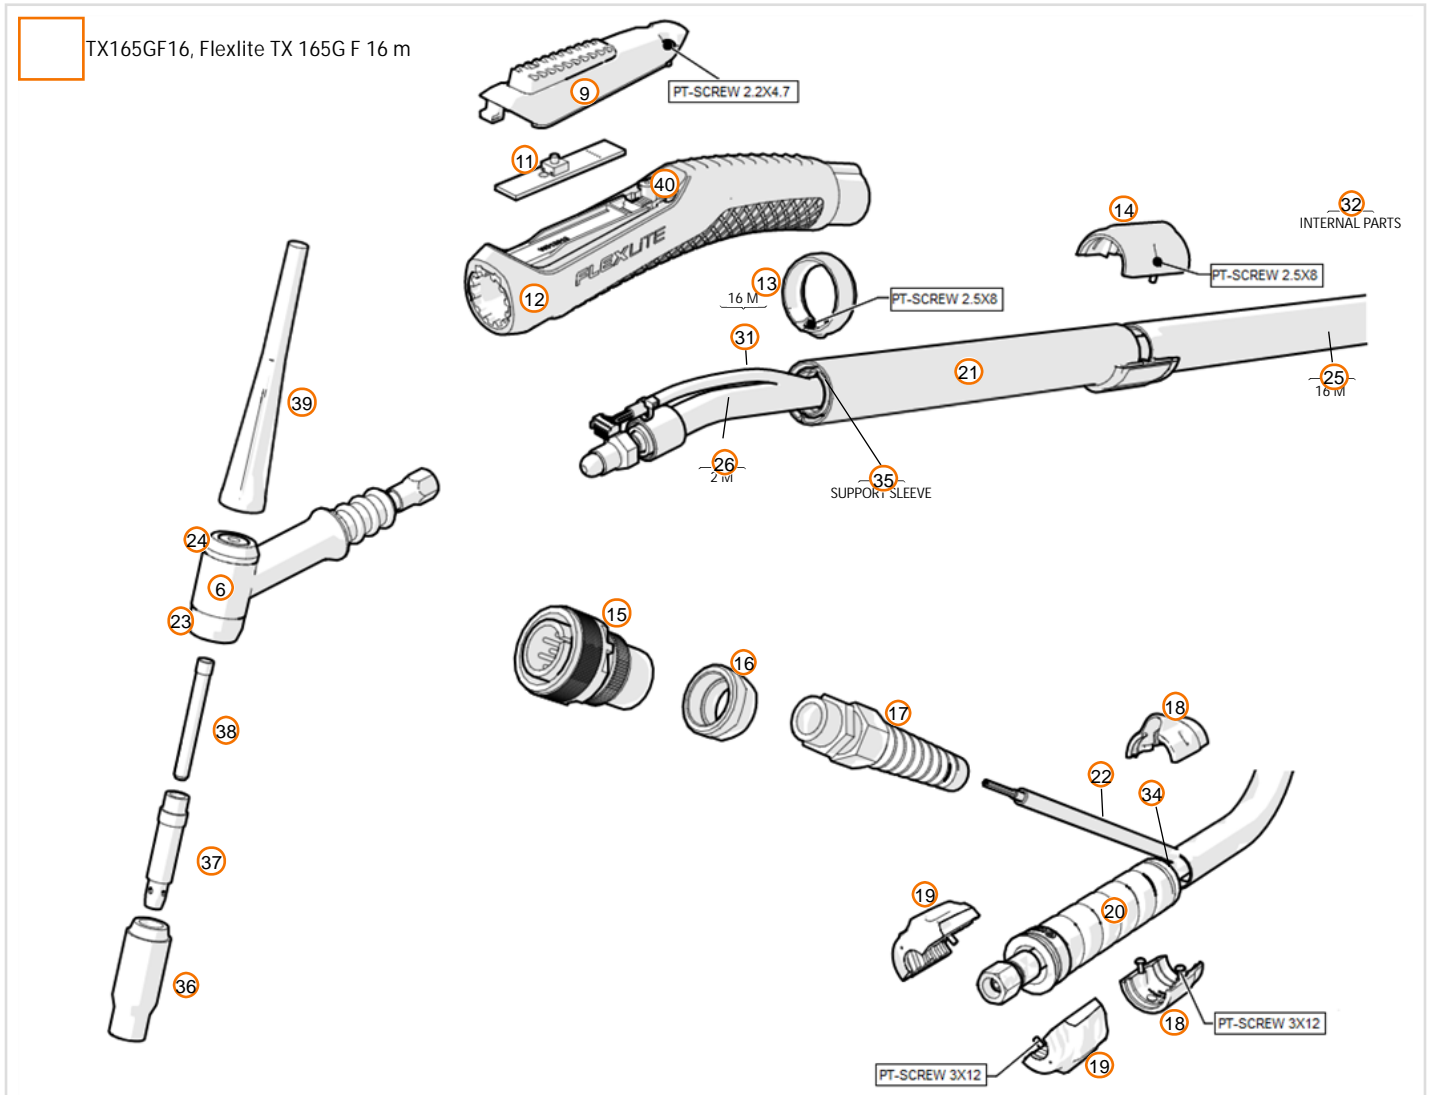

Slitdelar till

Kempfi Flexlite TX 165GF

Pos	SKU	Description	Qty	Remark
1	TX165GF16	TX 165 G F 16M TIG TORCH	1	
6	SP013386	TORCH BODY FLEX G L, TX	1	
9	SP013916	COVER + TRIGGER, HANDLE GC	1	
11	SP014950	CARD A001	1	
12	SP013915	HANDLE, TX GAS COOLED	1	
13	SP014732	FIXING BAND GAS COOLED	1	
14	SP014036	CONNECTOR, PROTECTIVE HOSES GC	1	
15	SP9770142	PLUG S16 7 POLES MALE	1	
16	SP006277	CABLE CLAMP S16 PLUG	1	

Pos	SKU	Description	Qty	Remark
17	SP9791169	BENDING PROTECTION M20X1,5 Ø6-12	1	
18	SP801049	SEPARATION PIECE PAIR GC	1	
19	SP014524	CONNECTOR NUT PLASTIC	1	
20	SP014540	BENDING PROTECTION	1	
21	SP014035	PROTECTIVE HOSE, LEATHER 700MM GC	1	
22	SP9370122	PROTECTIVE HOSE 6/8.5	1	
25	9373238L16	RUBBER HOSE 23,5/21,5 16 M	1	
26	SP014879	GAS/CURRENT CABLE 2 M	1	
31	SP014949	CONTROL CABLE 16 M	1	
34	SP4295550		1	
35	SP014430	SUPPORT SLEEVE, GAS	1	
36	7990771	GAS NOZZLE 6 L	1	
37	7990682	COLLET BODY 2,4 L	1	
38	9876868	COLLET 2,4 L	1	
39	7990741	BACK CAP LONG L	1	
40	4294340	TORCH CLAMP	1	
23	SP9580266	INSULATOR LOWER L	1	
24	SP9580267	INSULATOR UPPER L	1	