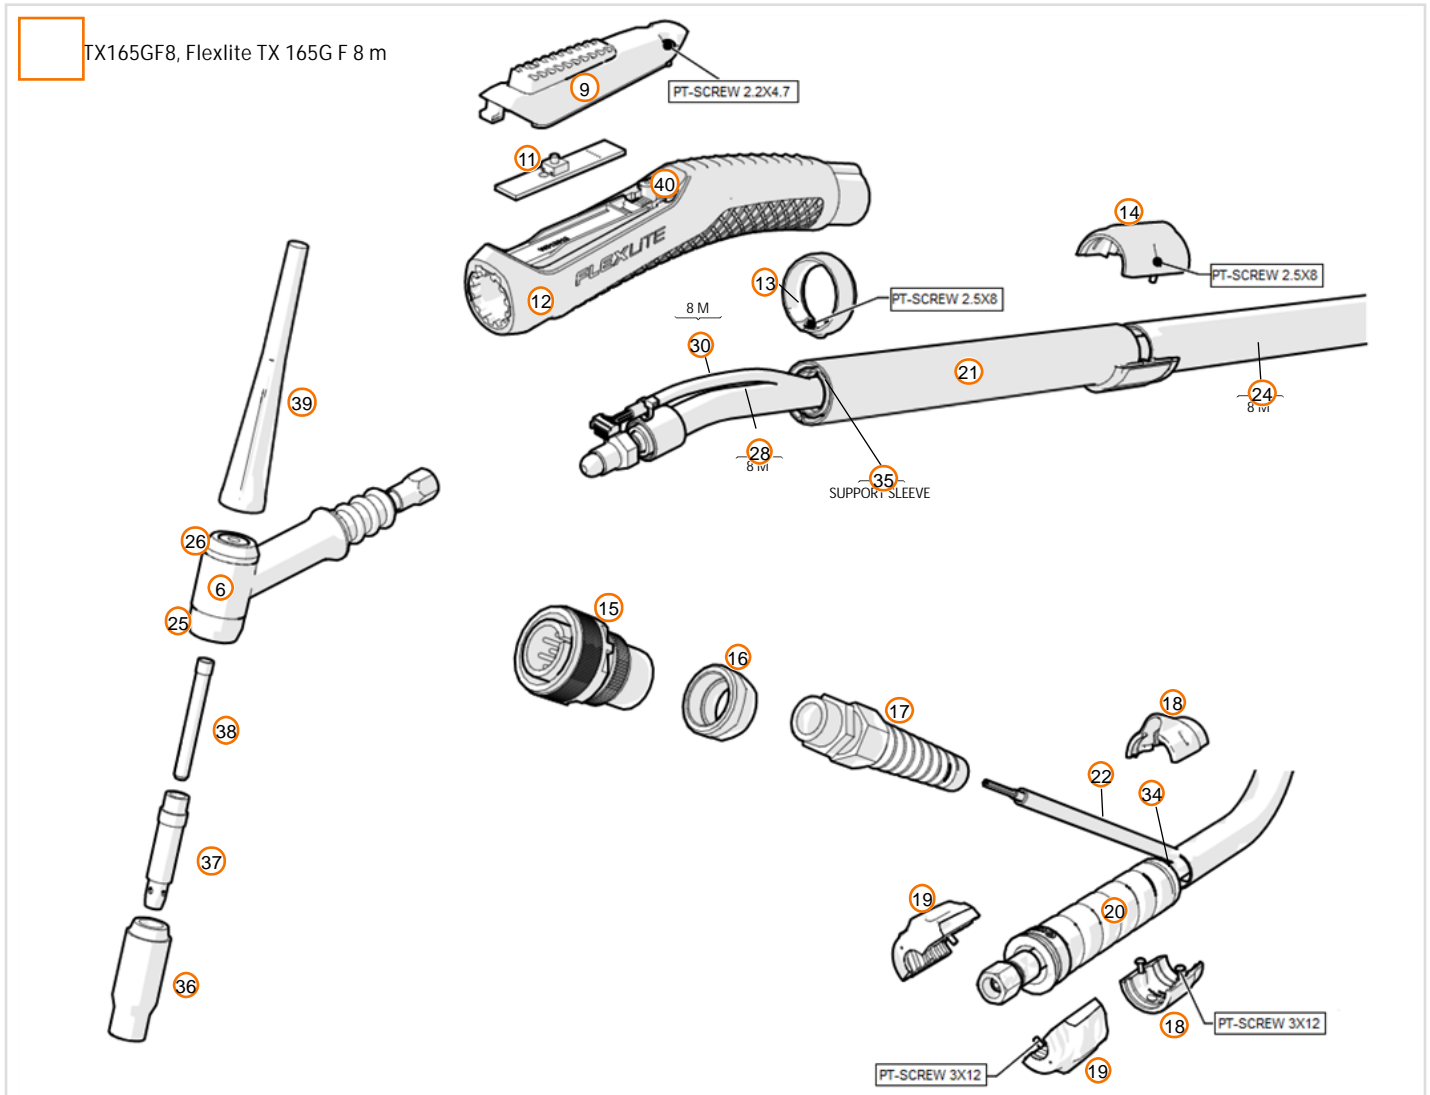

Slitdelar till

Kempfi Flexlite TX 165GF

Pos	SKU	Description	Qty	Remark
1	TX165GF8	TX 165 G F 8M TIG TORCH	1	
6	SP013386	TORCH BODY FLEX G L, TX	1	
9	SP013916	COVER + TRIGGER, HANDLE GC	1	
11	SP014950	CARD A001	1	
12	SP013915	HANDLE, TX GAS COOLED	1	
13	SP014732	FIXING BAND GAS COOLED	1	
14	SP014036	CONNECTOR, PROTECTIVE HOSES GC	1	
15	SP9770142	PLUG S16 7 POLES MALE	1	
16	SP006277	CABLE CLAMP S16 PLUG	1	

Pos	SKU	Description	Qty	Remark
17	SP9791169	BENDING PROTECTION M20X1,5 Ø6-12	1	
18	SP801049	SEPARATION PIECE PAIR GC	1	
19	SP014524	CONNECTOR NUT PLASTIC	1	
20	SP014540	BENDING PROTECTION	1	
21	SP014035	PROTECTIVE HOSE, LEATHER 700MM GC	1	
22	SP9370122	PROTECTIVE HOSE 6/8.5	1	
24	9373238L8	RUBBER HOSE 23,5/21,5 8 M	1	
28	SP014878	GAS/CURRENT CABLE 8 M	1	
30	SP014948	CONTROL CABLE 8 M	1	
34	SP4295550		1	
35	SP014430	SUPPORT SLEEVE, GAS	1	
36	7990771	GAS NOZZLE 6 L	1	
37	7990682	COLLET BODY 2,4 L	1	
38	9876868	COLLET 2,4 L	1	
39	7990741	BACK CAP LONG L	1	
40	4294340	TORCH CLAMP	1	
25	SP9580266	INSULATOR LOWER L	1	
26	SP9580267	INSULATOR UPPER L	1	