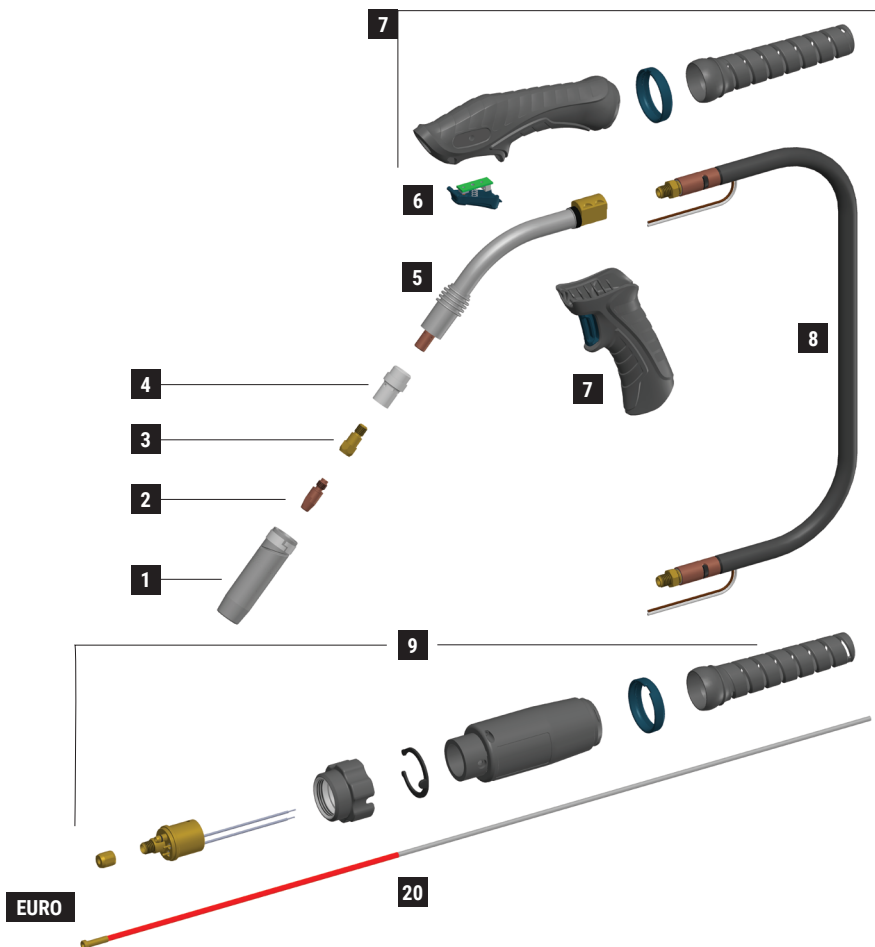

# ERGOPLUS 36

CE EN60974-7

CODE	↔			
MA4204-030	3 m	10'		1
MA4204-040	4 m	12'		1
MA4204-050	5 m	16.4'		1

CODE	↔			
MA4204X030	3 m	10'		25
MA4204X040	4 m	12'		25
MA4204X050	5 m	16.4'		20

TECHNICAL DATA		
<b>ERGOPLUS 36</b>		
	1,4 kg	3.09 lb
	113	
<b>V PEAK</b>	113	
	0,6 ÷ 1,6 mm	.023" ÷ 1/16"
<b>X 60%</b>	330A CO2 - 300A Mix	

	CODE			Ø				REF	
1	MC0110		nozzle - 2,5 mm thickness	20 mm	25/32"	90 mm	3"-17/32	145.0172	10
1	MC0026		nozzle - 2,5 mm thickness	12 mm	1/2"	84 mm	3"-5/16	145.0126	10
1	MC0027		nozzle - 2,5 mm thickness	16 mm	5/8"	84 mm	3"-5/16	145.0078	10
1	MC0028		nozzle - 2,5 mm thickness	19 mm	3/4"	84 mm	3"-5/16	145.0045	10
1	MC0109		nozzle - 2,5 mm thickness	17 mm	21/32"	84 mm	3"-5/16	-	10
1	MC0440		nozzle - 2 mm thickness	16 mm	5/8"	84 mm	3"-5/16	-	10
1	MC0527		quick release nozzle - 2,5 mm thickness	16 mm	5/8"	84 mm	3"-5/16	-	10
1	MC0540		quick release light nozzle - 2 mm thickness	16 mm	5/8"	84 mm	3"-5/16	-	10
2	MD0005-78		M8 - CuCrZr	0,8 mm	.030"	30 mm	1"-3/16	-	20
2	MD0005-80		M8 - CuCrZr	1,0 mm	.040"	30 mm	1"-3/16	140.0316	20
2	MD0005-82		M8 - CuCrZr	1,2 mm	.045"	30 mm	1"-3/16	140.0445	20
2	MD0005-84		M8 - CuCrZr	1,4 mm	.052"	30 mm	1"-3/16	140.0536	20
2	MD0005-86		M8 - CuCrZr	1,6 mm	1/16"	30 mm	1"-3/16	140.0590	20
2	MD0005-90		M8 - CuCrZr	2,0 mm	5/64"	30 mm	1"-3/16	140.0656	20
2	MD0005-94		M8 - CuCrZr	2,4 mm	3/32"	30 mm	1"-3/16	-	20
3	MD0063-00			M6 - brass			28 mm	1"-3/32	142.0005
3	MD0064-00		M8 - brass			28 mm	1"-3/32	142.0020	20
3	MD0131-00		M6 - brass			32 mm	1"-1/4	142.0011	20
3	MD0132-00		M8 - brass			32 mm	1"-1/4	142.0024	20
4	ME0017		plastic			32,8 mm	1"-9/32	014.0261	10
4	ME0041		plastic			32,8 mm	1"-9/32	014.0021	10
4	ME0417		high-tech plastic			32,8 mm	1"-9/32	-	10
4	ME0517		ceramic			32,8 mm	1"-9/32	014.0023	10
20	GM0510		red steel liner	1,0 ÷ 1,2 mm	.040" ÷ .045"	3 m	10'	124.0026	1
20	GM0511		red steel liner	1,0 ÷ 1,2 mm	.040" ÷ .045"	4 m	12'	124.0031	1
20	GM0512		red steel liner	1,0 ÷ 1,2 mm	.040" ÷ .045"	5 m	16.4'	124.0035	1