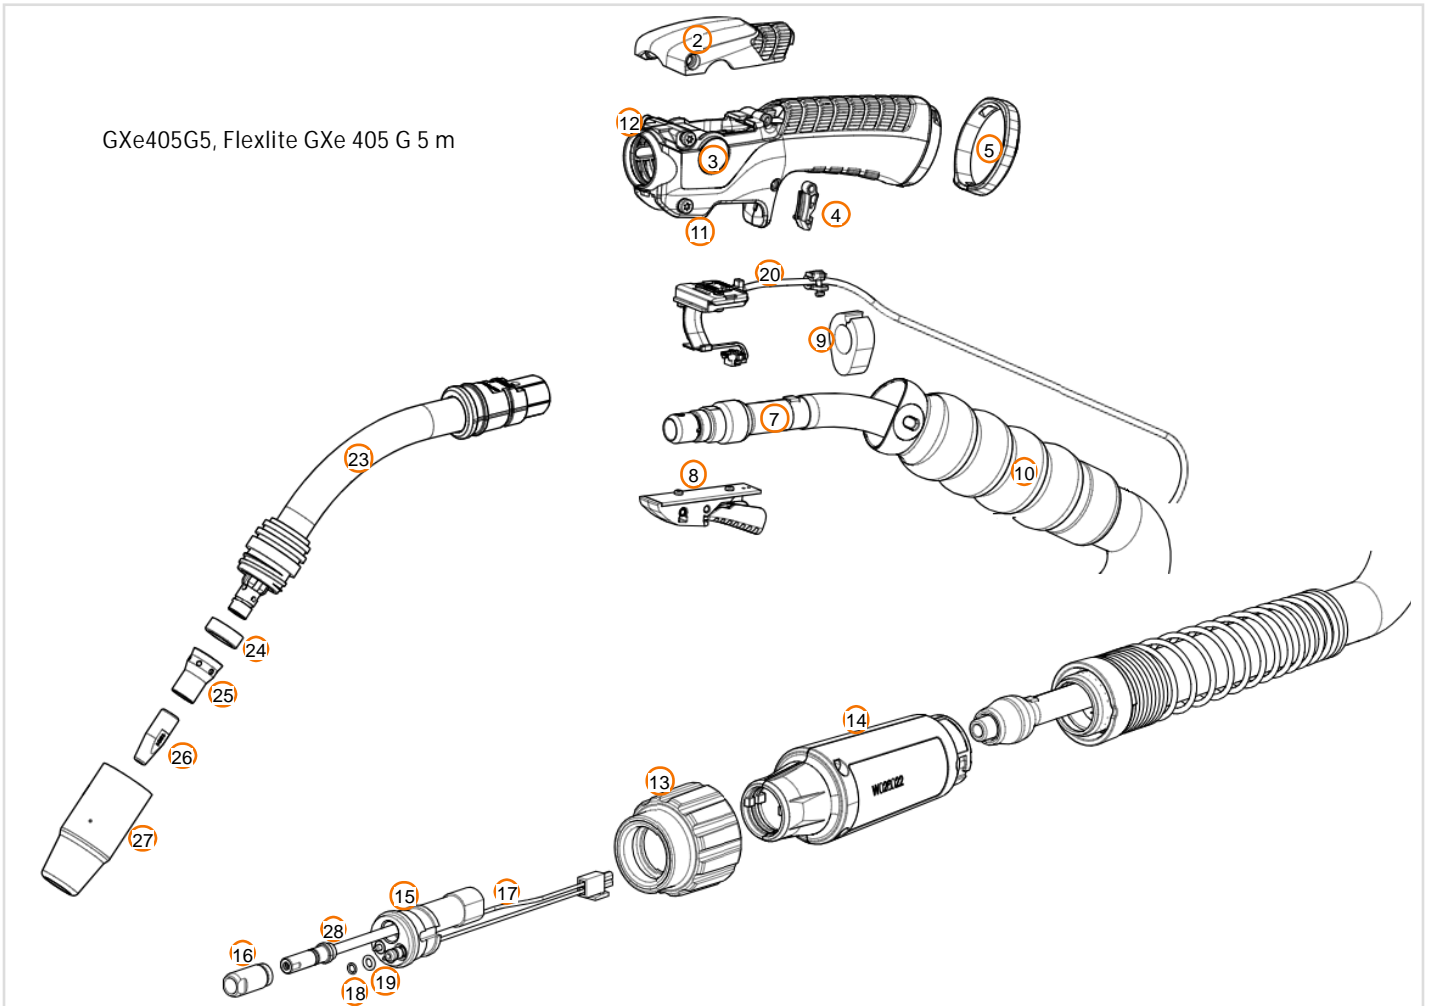

# Kemppi Flexlite GXe 405G

GXe405G5, Flexlite GXe 405 G 5 m

Pos	SKU	Description	Qty	Remark
1	GXE405G5	GXe 405 G 5M MIG TORCH	1	
2	SP025877	COVER FOR HANDLE, GXE5	1	
3	SP026413	HANDLE, GXE	1	
4	SP025691	HANDLE LATCH RETAINER, GXE 5-8	1	
5	SP025073	LOCKING RING FOR HANDLE, GXE	1	
8	SP025168	TRIGGER MICRO GXE5	1	
9	SP025410	INSULATION FOR POWER CABLE, GXE	1	
10	SP801190	PROTECTIVE HOSE 28/31 ASM 5 M, GXe	1	
11	SP024906	SCREW MALE M3X0,5X16.6 TORX	1	

Pos	SKU	Description	Qty	Remark
12	SP024907	SCREW SLEEVE FEMALE M3X0,5X16.6 TORX	1	
13	SP014840	LOCKING NUT FOR EURO CONNECTOR	1	
14	SP801083	COVER FOR CONNECTOR, GAS GUN	1	
15	SP025411	EURO CONNECTOR ASM, GXE5 G	1	
16	SP025890	LONG NUT EURO, GXE	1	
17	SP015338	CONNECTOR WIRE, GX	1	
18	SP9876673	O-RING 4,0 X 1,0	1	
19	SP9520509	O-RING 4,48 X 1,78	1	
20	SP024640	CONTROL WIRE SET 5M, GXE5	1	
23	SP022314	NECK 400 G HD, GX	1	
24	SP022190	INSULATING RING, HD	1	
25	W011483	CONTACT TIP ADAPTER M10X1	1	
26	CT12C1LP002	CONTACT TIP 1.2 C1 LIFE+ M10	1	
27	W026194	GAS NOZZLE HD THREAD, L62 / OD28 / D15	1	
28	W026264	WIRE LINER 0,9-1,2 FE / 5M Ø 5,3/1,8 RD TH STEEL	1	
7	SP801161	GAS CURRENT CABLE ASM 50MM2 5M	1	