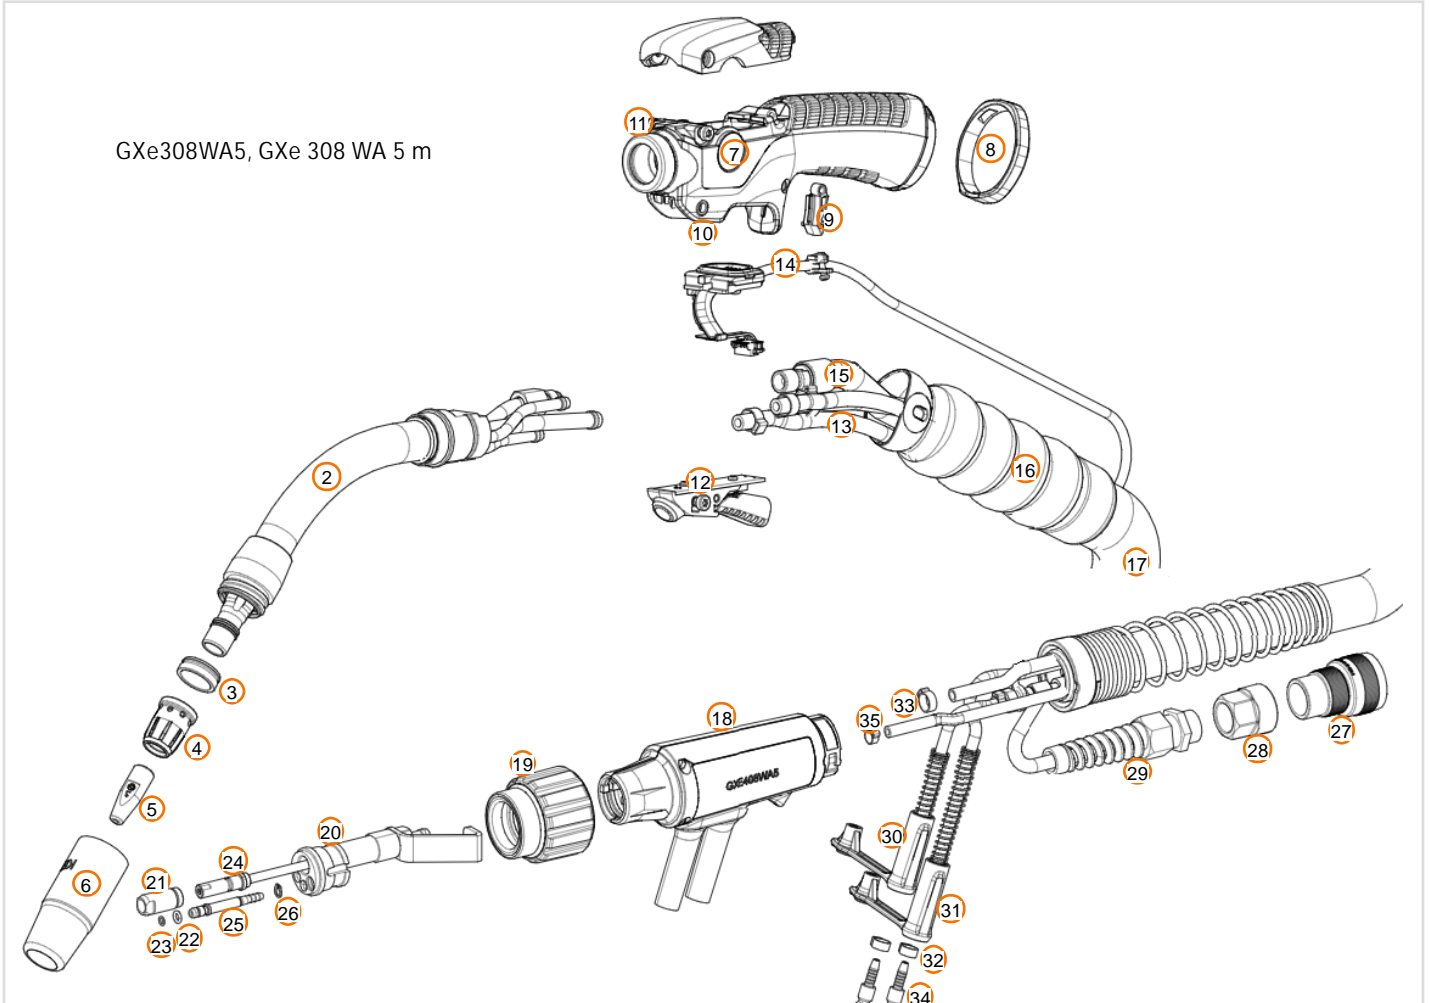

Slitdelar till

Kemppi Flexlite GXe 308WA

GXe308WA5, GXe 308 WA 5 m

Pos	SKU	Description	Qty	Remark
1	GXE308WA5	GXe 308 W A 5M MIG TORCH	1	
2	SP024566	NECK EVO COOL D22 x 170mm, R85 / 48° / L55	1	
3	SP024568	NECK TIP INSULATION RING D22, GXE	1	
4	W013203	CONTACT TIP ADAPTER M10X1 INSULATED	1	
5	CT10C1LP002	CONTACT TIP 1.0 C1 LIFE+ M10	1	
6	W026190	GAS NOZZLE HD THREAD, L59 / OD22 / D14	1	
7	SP026413	HANDLE, GXE	1	
8	SP025073	LOCKING RING FOR HANDLE, GXE	1	

Pos	SKU	Description	Qty	Remark
9	SP025691	HANDLE LATCH RETAINER, GXE 5-8	1	
10	SP024906	SCREW MALE M3X0,5X16.6 TORX	1	
11	SP024907	SCREW SLEEVE FEMALE M3X0,5X16.6 TORX	1	
12	SP025761	TRIGGER MICRO, GXE8	1	
13	9370184L150	WATER / GAS HOSE 4/7 150M	1	
13	9370184L20	WATER / GAS HOSE 4/7 20 M	1	
14	SP024673	CONTROL WIRE SET 5 M, GXE8	1	
15	SP015372	WATER CURRENT CABLE 8 MM2, 5 M	1	
16	SP801190	PROTECTIVE HOSE 28/31 ASM 5 M, GXe	1	
18	SP801154	COVER FOR CONNECTOR, GXe8 W	1	
19	SP014840	LOCKING NUT FOR EURO CONNECTOR	1	
20	SP025982	EURO CONNECTOR ASM, GXE8 W	1	
21	SP025890	LONG NUT EURO, GXE	1	
22	SP9520509	O-RING 4,48 X 1,78	1	
23	SP9876673	O-RING 4,0 X 1,0	1	
24	W026264	WIRE LINER 0,9-1,2 FE / 5M Ø 5,3/1,8 RD TH STEEL	1	
25	SP014607	GAS CONNECTOR SPINDLR W	1	
26	SP9475002	RETAINING RING 5X0.6	1	
27	SP9770007	CABLE CONNECTOR 10-PIN S18 SOLDERED MALE BAYONET	1	
28	SP006276	CABLE CLAMP S18 PLUG	1	
29	SP9791169	BENDING PROTECTION M20X1,5 Ø6-12	1	

Pos	SKU	Description	Qty	Remark
30	SP025867	WATER HOSE PLUG, RED	1	
31	SP025868	WATER HOSE PLUG, BLUE	1	
32	SP9377123	HOSE CLAMP 009.5-505R7.8-9.5 OET	1	
33	SP9377127	HOSE CLAMP 010.9-505R9,2-10,9 OET	1	
34	SP4270440	QUICK CONNECTOR SPINDLE D9-4ML	1	
35	SP9377119	HOSE CLAMP 008.0-505R6.8-8.0 OET	1	