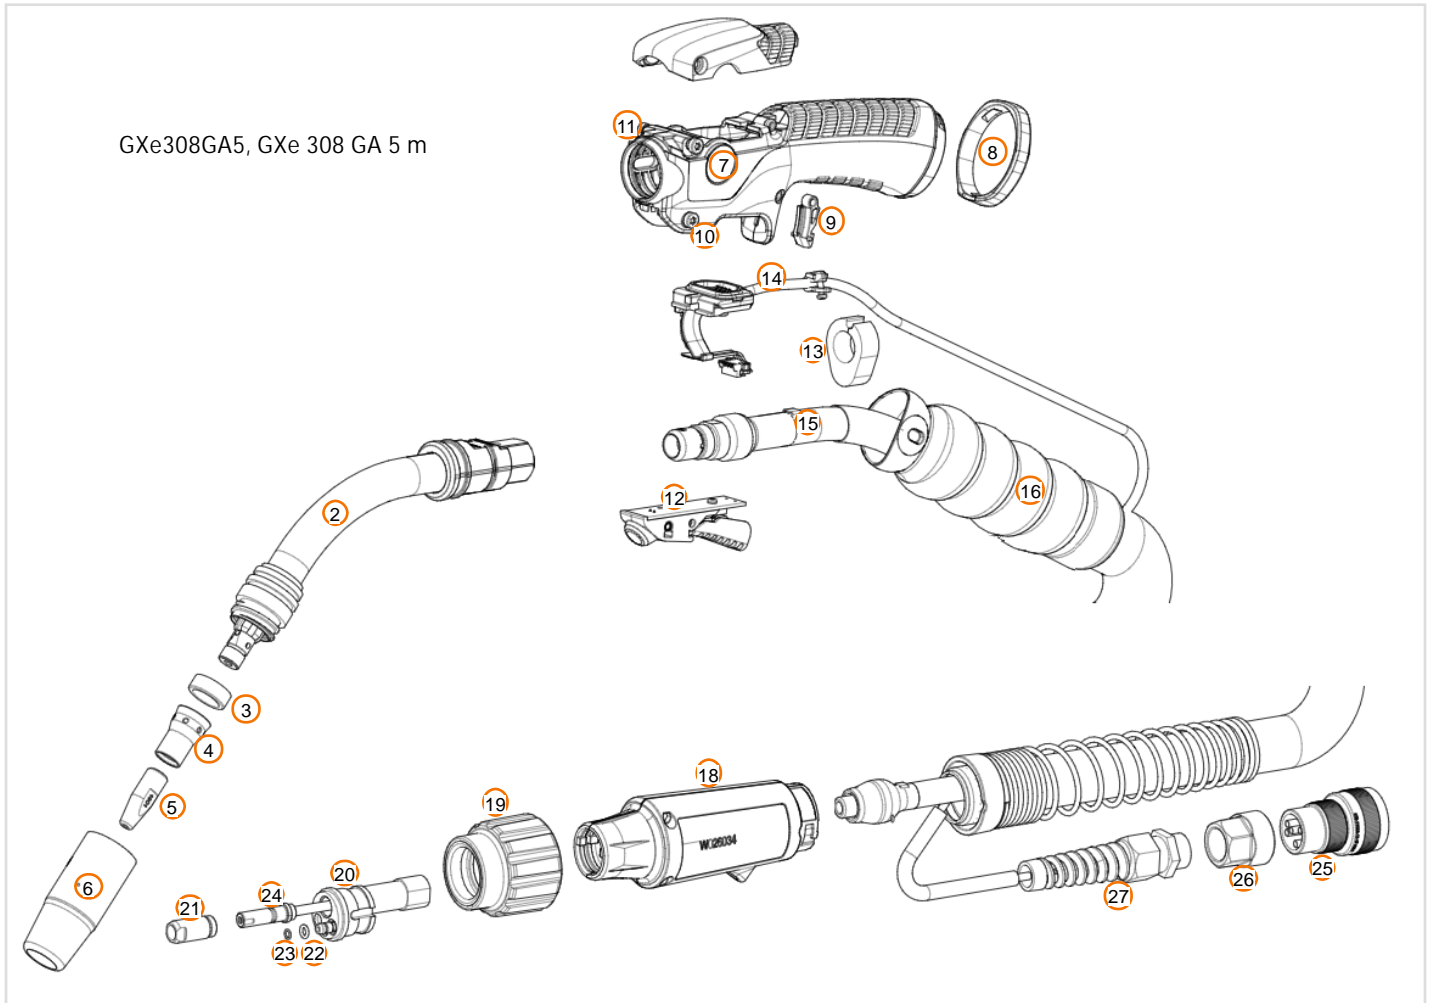

# Kemppi Flexlite GXe 308GA

Pos	SKU	Description	Qty	Remark
1	GXE308GA5	GXe 308 G A 5M MIG TORCH	1	
2	SP022681	NECK 300 G HD, GX	1	
3	SP022190	INSULATING RING, HD	1	
4	W011483	CONTACT TIP ADAPTER M10X1	1	
5	CT10C1LP002	CONTACT TIP 1.0 C1 LIFE+ M10	1	
6	W026193	GAS NOZZLE HD THREAD, L59 / OD25 / D15	1	
7	SP026413	HANDLE, GXE	1	
8	SP025073	LOCKING RING FOR HANDLE, GXE	1	
9	SP025691	HANDLE LATCH RETAINER, GXE 5-8	1	

Pos	SKU	Description	Qty	Remark
10	SP024906	SCREW MALE M3X0,5X16.6 TORX	1	
11	SP024907	SCREW SLEEVE FEMALE M3X0,5X16.6 TORX	1	
12	SP025761	TRIGGER MICRO, GXE8	1	
13	SP025410	INSULATION FOR POWER CABLE, GXE	1	
14	SP024673	CONTROL WIRE SET 5 M, GXE8	1	
15	SP801159	GAS CURRENT CABLE ASM 35MM2 5M	1	
16	SP801190	PROTECTIVE HOSE 28/31 ASM 5 M, GXe	1	
18	SP801155	COVER FOR CONNECTOR, GXE8 G	1	
19	SP014840	LOCKING NUT FOR EURO CONNECTOR	1	
20	SP021314	EURO CONNECTOR ASM, GXE8 G	1	
21	SP025890	LONG NUT EURO, GXE	1	
22	SP9520509	O-RING 4,48 X 1,78	1	
23	SP9876673	O-RING 4,0 X 1,0	1	
24	W026264	WIRE LINER 0,9-1,2 FE / 5M Ø 5,3/1,8 RD TH STEEL	1	
25	SP9770007	CABLE CONNECTOR 10-PIN S18 SOLDERED MALE BAYONET	1	
26	SP006276	CABLE CLAMP S18 PLUG	1	
27	SP9791169	BENDING PROTECTION M20X1,5 Ø6-12	1	