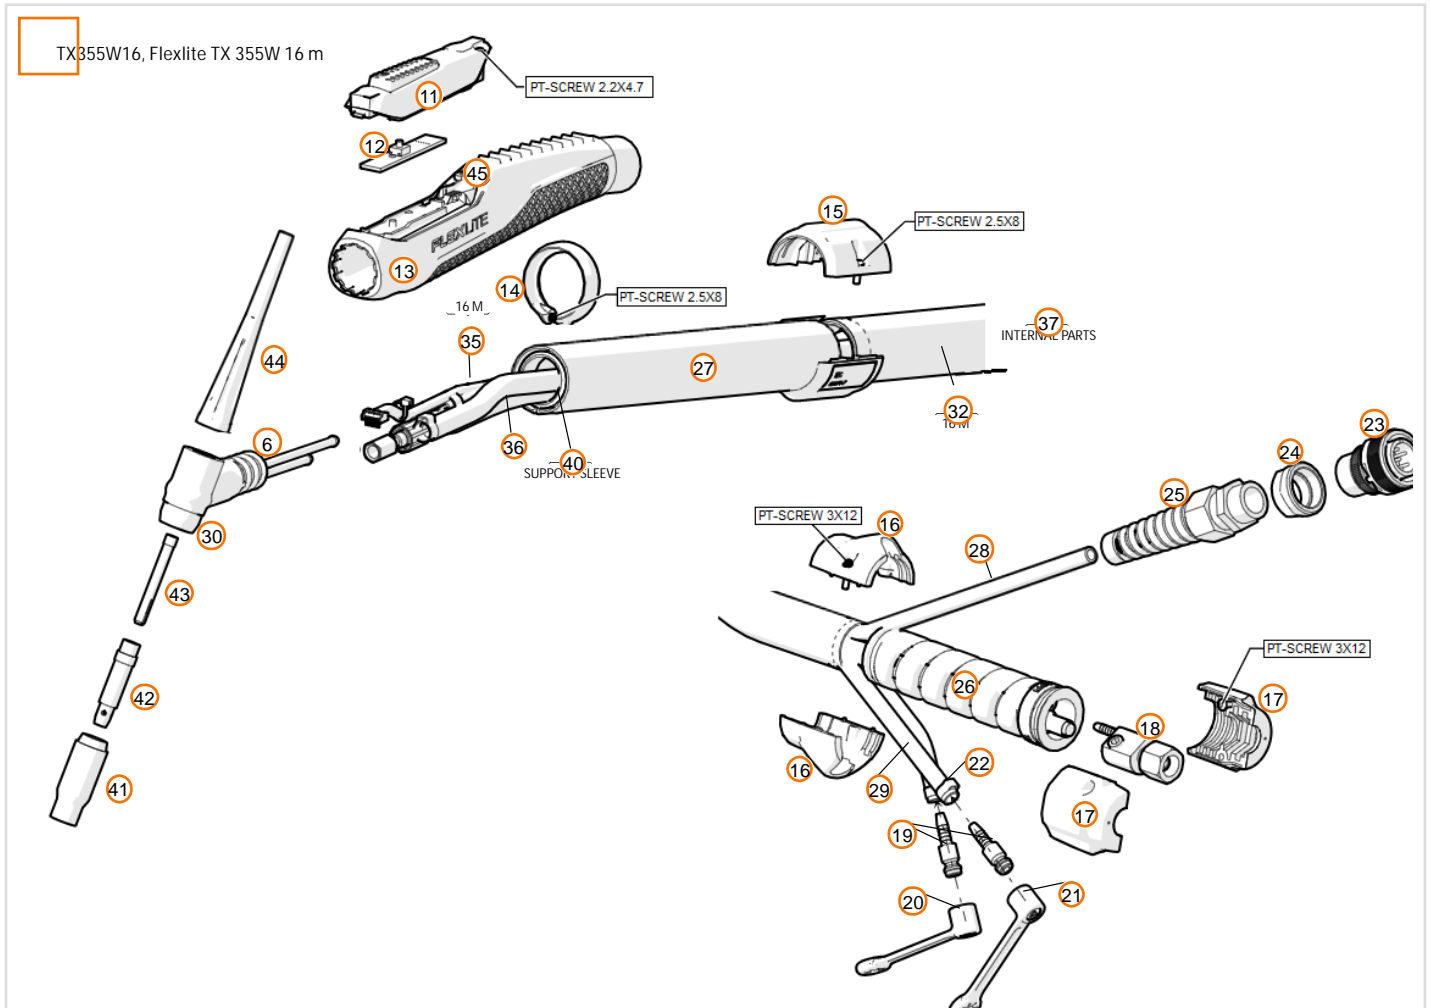

# Kempfi TX355 W

Pos	SKU	Description	Qty	Remark
1	TX355W16	TX 355 W 16M TIG TORCH	1	
6	SP013423	TORCH BODY RIGID W L, TX	1	
11	SP014389	COVER + TRIGGER, HANDLE WC	1	
12	SP014950	CARD A001	1	
13	SP014391	HANDLE, TX WATER COOLED	1	
14	SP801065	FIXING BAND WATER COOLED	1	
15	SP014514	CONNECTOR, PROTECTIVE HOSES WC	1	
16	SP801050	SEPARATION PIECES FOR WATERHOSES	1	
17	SP014524	CONNECTOR NUT PLASTIC	1	
18	4294230	GAS/CURRENT CONNECTOR, 16M / W	1	

Pos	SKU	Description	Qty	Remark
19	SP4270440	SNAP CONNECTOR SPINDLE D9-4ML	1	
20	SP4298550	BLOCKING PLUG RED D7/8	1	
21	SP4298560	BLOCKING PLUG BLUE D7/8	1	
22	SP9377122	HOSE CLAMP 008,7-505R7.0-8.7 OET.	1	
23	SP9770142	PLUG S16 7 POLES MALE	1	
24	SP006277	CABLE CLAMP S16 PLUG	1	
25	SP9791169	BENDING PROTECTION M20X1,5 Ø6-12	1	
26	SP014540	BENDING PROTECTION	1	
27	SP014504	PROTECTIVE HOSE, LEATHER 700MM WC	1	
28	SP9370122	PROTECTIVE HOSE 6/8.5	1	
29	9370184L20	WATER / GAS HOSE 4/7 20 M	1	
32	SP016113	RUBBER HOSE 25/28 14,96M	1	
35	SP014949	CONTROL CABLE 16 M	1	
36	SP014966	WATER/CURRENT CABLE 8MM <sup>2</sup> / 2 M	1	
40	SP014395	SUPPORT SLEEVE, WATER	1	
41	7990771	GAS NOZZLE 6 L	1	
42	7990682	COLLET BODY 2,4 L	1	
43	9876868	COLLET 2,4 L	1	
44	7990741	BACK CAP LONG L	1	
45	4294340	TORCH CLAMP	1	
30	SP9580266	INSULATOR LOWER L	1	