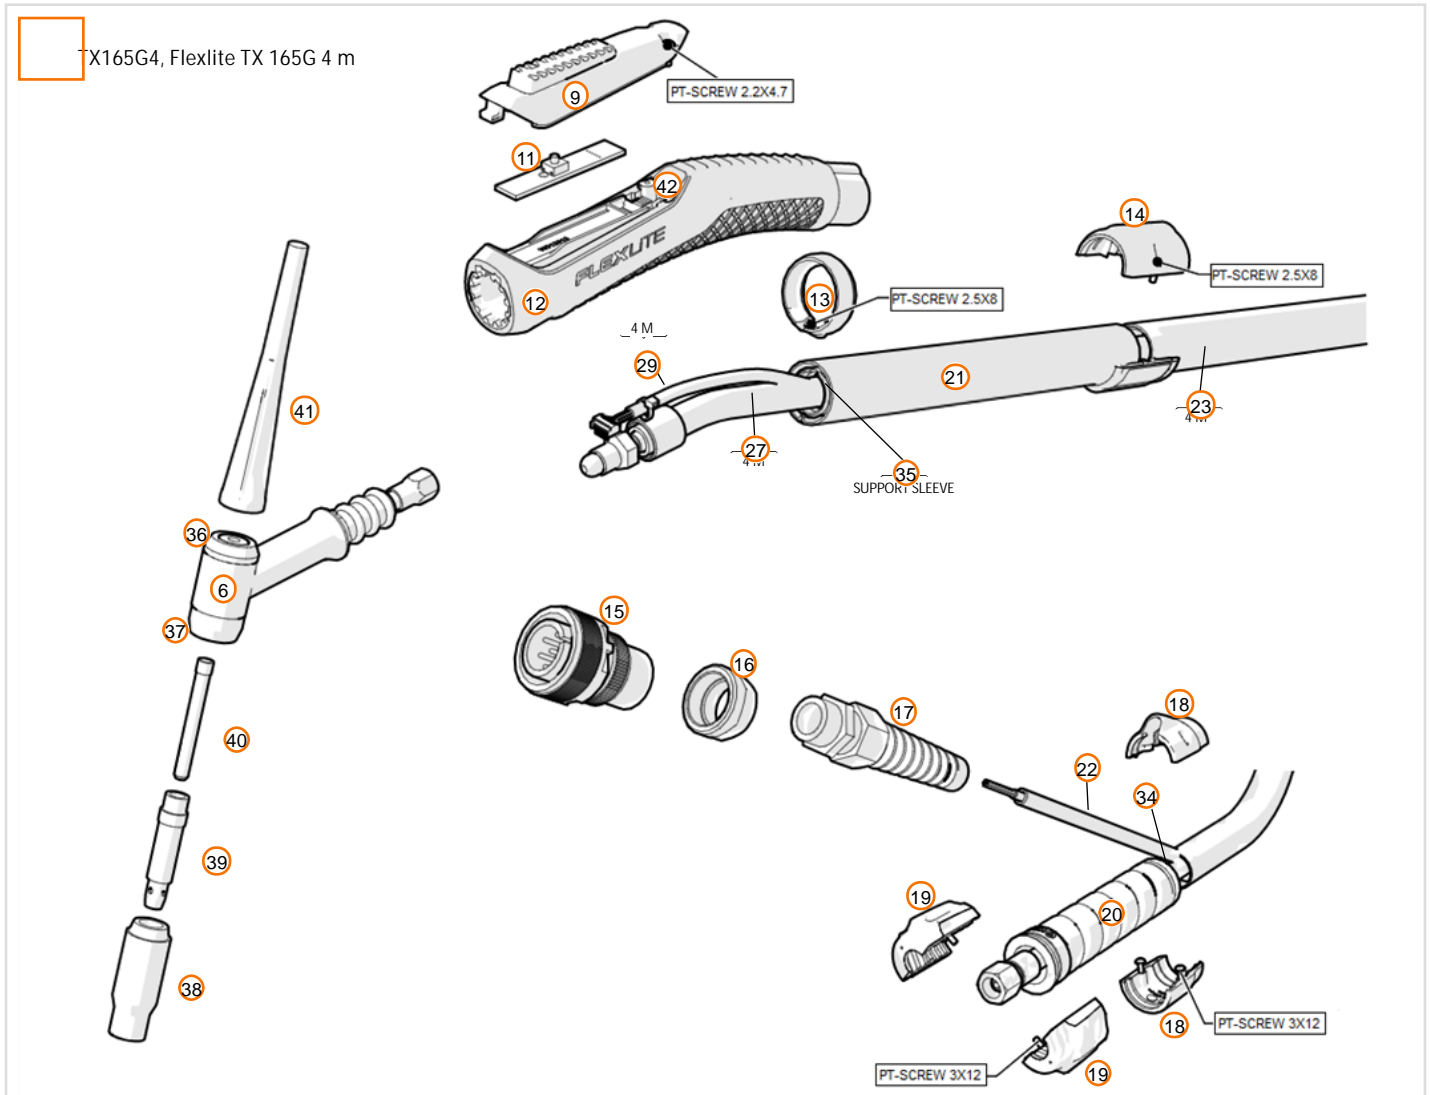

Slitdelar till

Kemppi TX135 G

Pos	SKU	Description	Qty	Remark
1	TX165G4	TX 165 G 4M TIG TORCH	1	
6	SP013362	TORCH BODY RIGID G L, TX	1	
9	SP013916	COVER + TRIGGER, HANDLE GC	1	
11	SP014950	CARD A001	1	
12	SP013915	HANDLE, TX GAS COOLED	1	
13	SP014732	FIXING BAND GAS COOLED	1	
14	SP014036	CONNECTOR, PROTECTIVE HOSES GC	1	
15	SP9770142	PLUG S16 7 POLES MALE	1	
16	SP006277	CABLE CLAMP S16 PLUG	1	

Pos	SKU	Description	Qty	Remark
17	SP9791169	BENDING PROTECTION M20X1,5 Ø6-12	1	
18	SP801049	SEPARATION PIECE PAIR GC	1	
19	SP014524	CONNECTOR NUT PLASTIC	1	
20	SP014540	BENDING PROTECTION	1	
21	SP014035	PROTECTIVE HOSE, LEATHER 700MM GC	1	
22	SP9370122	PROTECTIVE HOSE 6/8.5	1	
23	9373238L4	RUBBER HOSE 23,5/21.5 4 M	1	
27	SP014877	GAS/CURRENT CABLE 4M	1	
29	SP014906	CONTROL CABLE 4 M	1	
34	SP4295550		1	
35	SP014430	SUPPORT SLEEVE, GAS	1	
36	SP9580267	INSULATOR UPPER L	1	
37	SP9580266	INSULATOR LOWER L	1	
38	7990771	GAS NOZZLE 6 L	1	
39	7990682	COLLET BODY 2,4 L	1	
40	9876868	COLLET 2,4 L	1	
41	7990741	BACK CAP LONG L	1	
42	4294340	TORCH CLAMP	1	