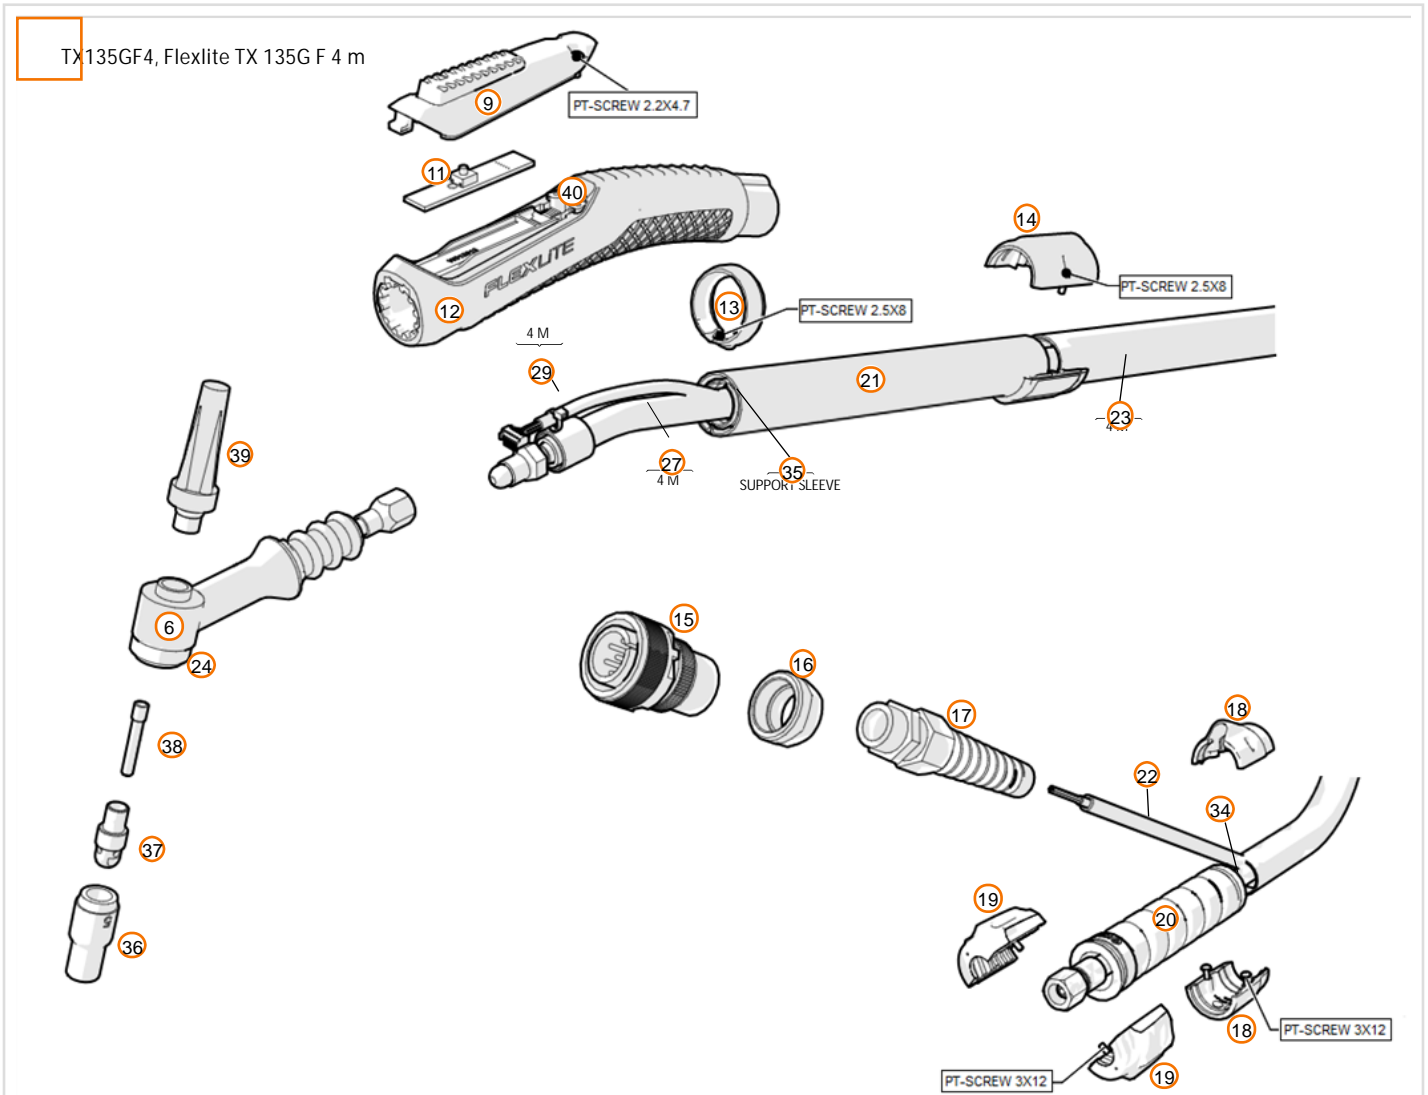

Slitdelar till

Kemppi TX135 G F

Pos	SKU	Description	Qty	Remark
34	SP4295550		1	
35	SP014430	SUPPORT SLEEVE, GAS	1	
29	SP014906	CONTROL CABLE 4 M	1	
27	SP014877	GAS/CURRENT CABLE 4M	1	
23	9373238L4	RUBBER HOSE 23,5/21.5 4 M	1	
22	SP9370122	PROTECTIVE HOSE 6/8.5	1	
21	SP014035	PROTECTIVE HOSE, LEATHER 700MM GC	1	
20	SP014540	BENDING PROTECTION	1	
19	SP014524	CONNECTOR NUT PLASTIC	1	
18	SP801049	SEPARATION PIECE PAIR GC	1	

Pos	SKU	Description	Qty	Remark
17	SP9791169	BENDING PROTECTION M20X1,5 Ø6-12	1	
16	SP006277	CABLE CLAMP S16 PLUG	1	
15	SP9770142	PLUG S16 7 POLES MALE	1	
14	SP014036	CONNECTOR, PROTECTIVE HOSES GC	1	
13	SP014732	FIXING BAND GAS COOLED	1	
12	SP013915	HANDLE, TX GAS COOLED	1	
11	SP014950	CARD A001	1	
9	SP013916	COVER + TRIGGER, HANDLE GC	1	
6	SP013377	TORCH BODY FLEX G S, TX	1	
1	TX135GF4	TX 135 G F 4M TIG TORCH	1	
36	7990761	GAS NOZZLE 5 S	1	
37	7990662	COLLET BODY 2,4 S	1	
38	7990637	COLLET 2,4 S	1	
39	7990734	BACK CAP MEDIUM S	1	
40	4294340	TORCH CLAMP	1	
24	SP9878013	INSULATOR S	1	