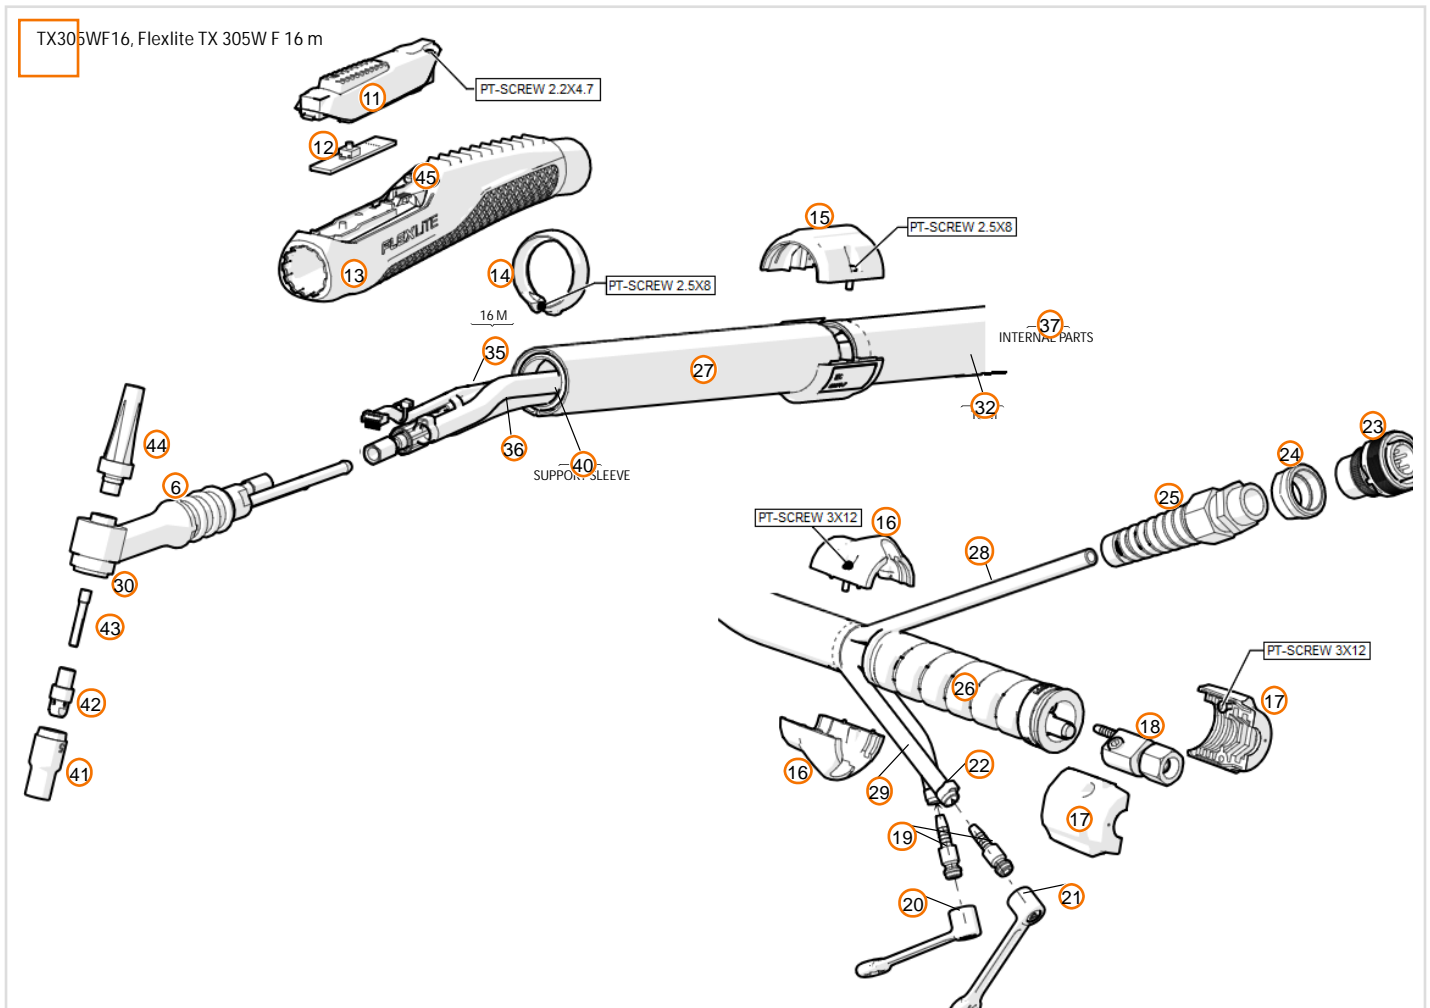

Slitdelar till

Kempfi Flexlite TX 305WF

Pos	SKU	Description	Qty	Remark
1	TX305WF16	TX 305 W F 16M TIG TORCH	1	
6	SP014126	TORCH BODY FLEX W S, TX	1	
11	SP014389	COVER + TRIGGER, HANDLE WC	1	
12	SP014950	CARD A001	1	
13	SP014391	HANDLE, TX WATER COOLED	1	
14	SP801065	FIXING BAND WATER COOLED	1	
15	SP014514	CONNECTOR, PROTECTIVE HOSES WC	1	
16	SP801050	SEPARATION PIECES FOR WATERHOSES	1	
17	SP014524	CONNECTOR NUT PLASTIC	1	
18	4294230	GAS/CURRENT CONNECTOR, 16M / W	1	

Pos	SKU	Description	Qty	Remark
19	SP4270440	SNAP CONNECTOR SPINDLE D9-4ML	1	
20	SP4298550	BLOCKING PLUG RED D7/8	1	
21	SP4298560	BLOCKING PLUG BLUE D7/8	1	
22	SP9377122	HOSE CLAMP 008,7-505R7.0-8.7 OET.	1	
23	SP9770142	PLUG S16 7 POLES MALE	1	
24	SP006277	CABLE CLAMP S16 PLUG	1	
25	SP9791169	BENDING PROTECTION M20X1,5 Ø6-12	1	
26	SP014540	BENDING PROTECTION	1	
27	SP014504	PROTECTIVE HOSE, LEATHER 700MM WC	1	
28	SP9370122	PROTECTIVE HOSE 6/8.5	1	
29	9370184L20	WATER / GAS HOSE 4/7 20 M	1	
32	SP016113	RUBBER HOSE 25/28 14,96M	1	
35	SP014949	CONTROL CABLE 16 M	1	
36	SP014966	WATER/CURRENT CABLE 8MM2 / 2 M	1	
40	SP014395	SUPPORT SLEEVE, WATER	1	
41	7990761	GAS NOZZLE 5 S	1	
42	7990662	COLLET BODY 2,4 S	1	
43	7990637	COLLET 2,4 S	1	
44	7990734	BACK CAP MEDIUM S	1	
45	4294340	TORCH CLAMP	1	
46	SP9377119	HOSE CLAMP 008,0-505R6.8-8.0 OET.	1	
47	SP9377138	HOSE CLAMP 08.7RER 7 - 8,2 OET	1	
30	SP9878013	INSULATOR S	1	