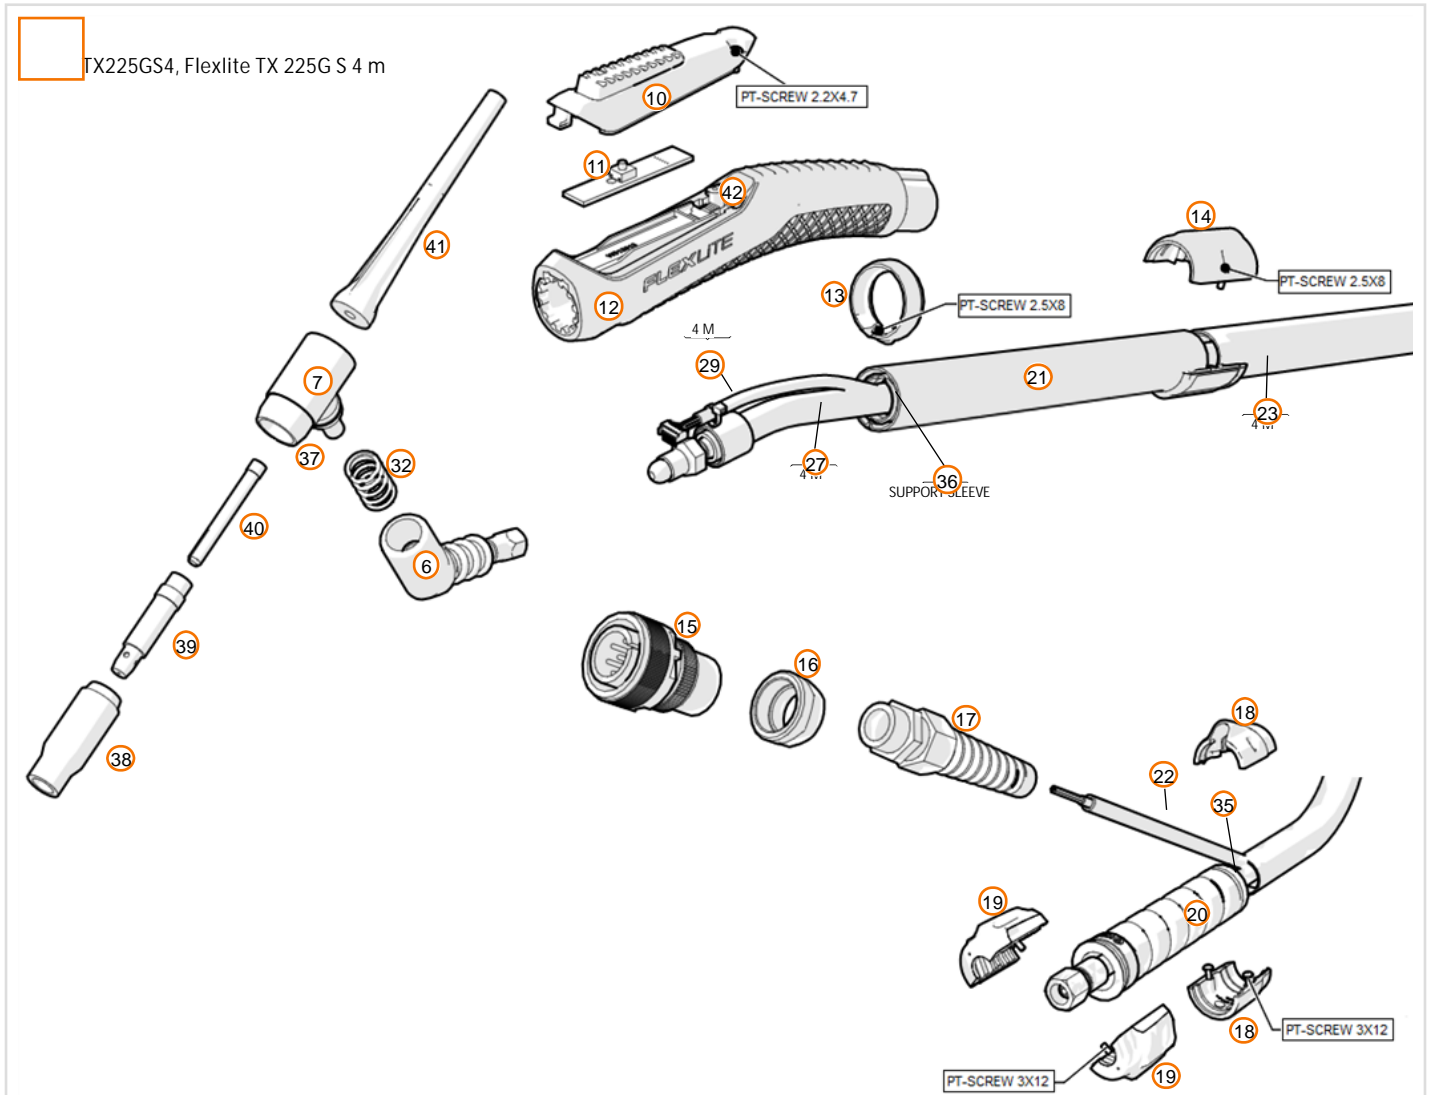

Slitdelar till

Kemppi Flexlite TX 225GS

Pos	SKU	Description	Qty	Remark
37	SP9580266	INSULATOR LOWER L	1	
36	SP014430	SUPPORT SLEEVE, GAS	1	
35	SP4295550		1	
32	4276270	LOCKING SPRING	1	
29	SP014906	CONTROL CABLE 4 M	1	
27	3147170	GAS/CURRENT CABLE 4 M 25 MM2	1	
23	9373238L4	RUBBER HOSE 23,5/21.5 4 M	1	
22	SP9370122	PROTECTIVE HOSE 6/8.5	1	
21	SP014035	PROTECTIVE HOSE, LEATHER 700MM GC	1	
20	SP014540	BENDING PROTECTION	1	

Pos	SKU	Description	Qty	Remark
19	SP014524	CONNECTOR NUT PLASTIC	1	
18	SP801049	SEPARATION PIECE PAIR GC	1	
17	SP9791169	BENDING PROTECTION M20X1,5 Ø6-12	1	
16	SP006277	CABLE CLAMP S16 PLUG	1	
15	SP9770142	PLUG S16 7 POLES MALE	1	
14	SP014036	CONNECTOR, PROTECTIVE HOSES GC	1	
13	SP014732	FIXING BAND GAS COOLED	1	
12	SP013915	HANDLE, TX GAS COOLED	1	
11	SP014950	CARD A001	1	
10	SP013916	COVER + TRIGGER, HANDLE GC	1	
7	SP013404	TORCH BODY ROTATING HEAD L, TX	1	
6	SP013394	TORCH BODY ROTATING G, TX	1	
1	TX225GS4	TX 225 G S 4M TIG TORCH	1	
38	7990771	GAS NOZZLE 6 L	1	
39	7990682	COLLET BODY 2,4 L	1	
40	9876868	COLLET 2,4 L	1	
41	7990741	BACK CAP LONG L	1	
42	4294340	TORCH CLAMP	1	